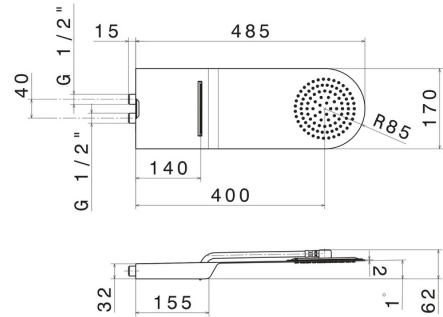

139.59.097

Steel wall-mounted round head shower with raining jet and waterfall jet - finish PVD Brushed Gold

PVD Brushed Gold

FEATURES

Material	Stainless Steel
Installation	Ceiling-mounted
Spray modes / Jets	Raining jet - Waterfall jet

TECHNICAL DRAWING

139.59.097

Steel wall-mounted round head shower with raining jet and waterfall jet - finish PVD Brushed Gold

AVAILABLE FINISHES

59.097

PVD Brushed Gold

01.014

finish Matt White