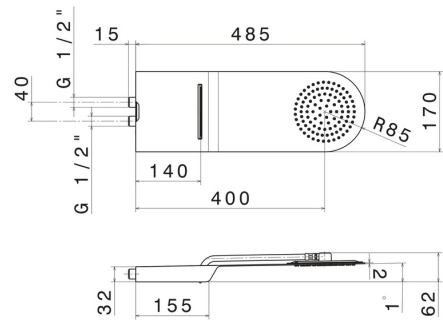

139.59.098

Steel wall-mounted round head shower with raining jet and waterfall jet - finish PVD Brushed Pale Gold

PVD Brushed Pale Gold

FEATURES

Material	Stainless Steel
Installation	Ceiling-mounted
Spray modes / Jets	Raining jet - Waterfall jet

TECHNICAL DRAWING

139.59.098

Steel wall-mounted round head shower with raining jet and waterfall jet - finish PVD Brushed Pale Gold

AVAILABLE FINISHES

59.098

PVD Brushed Pale Gold

01.014

finish Matt White