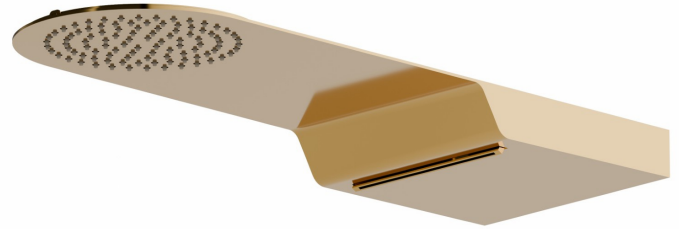

## 139.61.020

Steel wall-mounted round head shower with raining jet and waterfall jet - finish PVD Glossy Gold

PVD Glossy Gold

### FEATURES

---

Material	<b>Stainless Steel</b>
Installation	<b>Ceiling-mounted</b>
Spray modes / Jets	<b>Raining jet - Waterfall jet</b>

### TECHNICAL DRAWING

---

**139.61.020**

Steel wall-mounted round head shower with raining jet and waterfall jet - finish PVD Glossy Gold