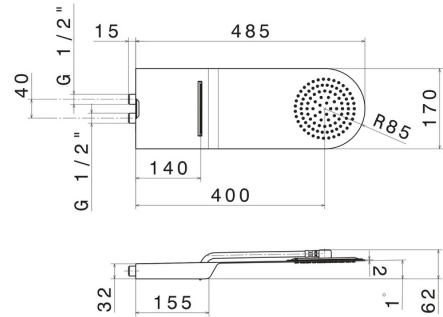

## 139.61.020

Steel wall-mounted round head shower with raining jet and waterfall jet - finish PVD Glossy Gold

PVD Glossy Gold

### TECHNICAL DRAWING

---

**139.61.020**

Steel wall-mounted round head shower with raining jet and waterfall jet - finish PVD Glossy Gold