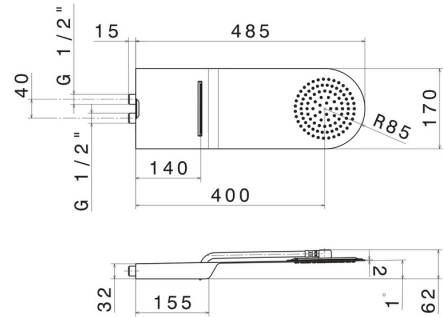

139.M0.070

Steel wall-mounted round head shower with raining jet and waterfall jet - finish Titanium Satin

FEATURES

Material	Stainless Steel
Installation	Ceiling-mounted
Spray modes / Jets	Raining jet - Waterfall jet

TECHNICAL DRAWING

139.M0.070

Steel wall-mounted round head shower with raining jet and waterfall jet - finish Titanium Satin

AVAILABLE FINISHES

M0.070

Titanium Satin

01.014

finish Matt White