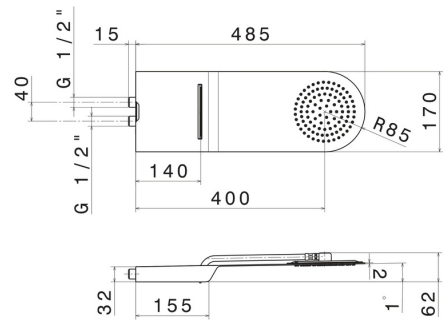

139.M0.071

Steel wall-mounted round head shower with raining jet and waterfall jet - finish Gold Satin

FEATURES

Material	Stainless Steel
Installation	Ceiling-mounted
Spray modes / Jets	Raining jet - Waterfall jet

TECHNICAL DRAWING

139.M0.071

Steel wall-mounted round head shower with raining jet and waterfall jet - finish Gold Satin

AVAILABLE FINISHES

M0.071

Gold Satin

01.014

finish Matt White