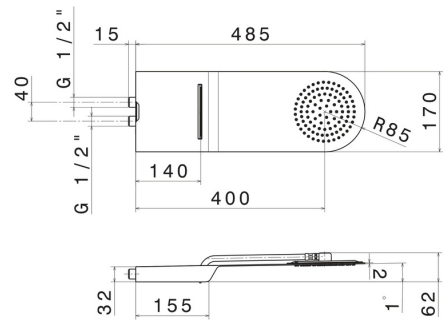

139.M0.072

Steel wall-mounted round head shower with raining jet and waterfall jet - finish Copper Satin

FEATURES

Material	Stainless Steel
Installation	Ceiling-mounted
Spray modes / Jets	Raining jet - Waterfall jet

TECHNICAL DRAWING

139.M0.072

Steel wall-mounted round head shower with raining jet and waterfall jet - finish Copper Satin

AVAILABLE FINISHES

M0.072

Copper Satin

01.014

finish Matt White