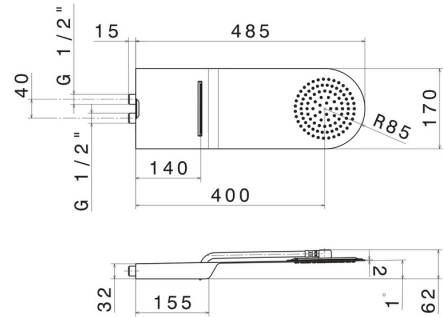

139.M0.075

Steel wall-mounted round head shower with raining jet and waterfall jet - finish Copper Glossy

FEATURES

Material	Stainless Steel
Installation	Ceiling-mounted
Spray modes / Jets	Raining jet - Waterfall jet

TECHNICAL DRAWING

139.M0.075

Steel wall-mounted round head shower with raining jet and waterfall jet - finish Copper Glossy

AVAILABLE FINISHES

M0.075

Copper Glossy

01.014

finish Matt White