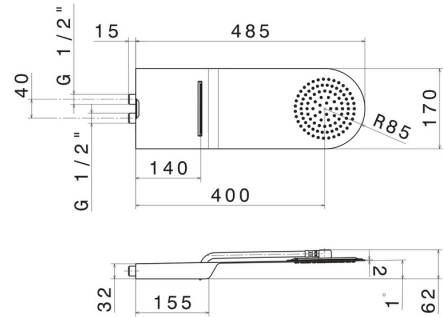

**139.M0.077**

Steel wall-mounted round head shower with raining jet and waterfall jet - finish Carbon Satin

**FEATURES**

---

- |                    |                                    |
|--------------------|------------------------------------|
| Material           | <b>Stainless Steel</b>             |
| Installation       | <b>Ceiling-mounted</b>             |
| Spray modes / Jets | <b>Raining jet - Waterfall jet</b> |

**TECHNICAL DRAWING**

---

**139.M0.077**

Steel wall-mounted round head shower with raining jet and waterfall jet - finish Carbon Satin