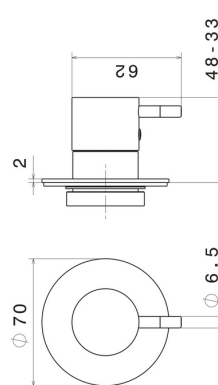

**67686E.01.093**

Stop valve - finish Matt Black

**FEATURES**

Material	<b>Brass</b>
Installation	<b>Wall concealed part</b>
Outlets	<b>1 Way Out</b>
Required for installation	<b><u>27891.00.000</u></b>
Required for installation	<b><u>27892.00.000</u></b>
Required for installation	<b><u>27893.00.000</u></b>
Required for installation	<b><u>27894.00.000</u></b>
Required for installation	<b><u>27895.00.000</u></b>

**TECHNICAL DRAWING**

**67686E.01.093**

Stop valve - finish Matt Black