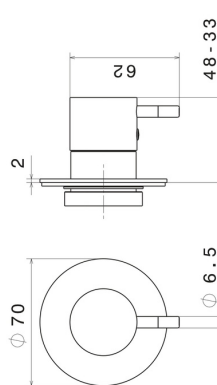

**67686E.05.093**

Stop valve - finish Chrome - Matt Black

Chrome - Matt Black

**FEATURES**

Material	<b>Brass</b>
Installation	<b>Wall concealed part</b>
Outlets	<b>1 Way Out</b>
Required for installation	<b><u>27891.00.000</u></b>
Required for installation	<b><u>27892.00.000</u></b>
Required for installation	<b><u>27893.00.000</u></b>
Required for installation	<b><u>27894.00.000</u></b>
Required for installation	<b><u>27895.00.000</u></b>

**TECHNICAL DRAWING**

**67686E.05.093**

Stop valve - finish Chrome - Matt Black