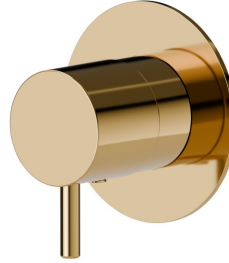

67686E.61.020

Stop valve - finish PVD Glossy Gold

PVD Glossy Gold

FEATURES

Material	Brass
Installation	Wall concealed part
Outlets	1 Way Out
Required for installation	<u>27891.00.000</u>
Required for installation	<u>27892.00.000</u>
Required for installation	<u>27893.00.000</u>
Required for installation	<u>27894.00.000</u>
Required for installation	<u>27895.00.000</u>

TECHNICAL DRAWING

67686E.61.020

Stop valve - finish PVD Glossy Gold

AVAILABLE FINISHES

61.020

PVD Glossy Gold

01.093

finish Matt Black

05.093

finish Chrome - Matt Black

M2.070

finish Titanium Satin - Matt black

M2.071

finish Gold Satin - Matt black

M2.072

finish Copper Satin - Matt black

M2.075

finish Copper Glossy