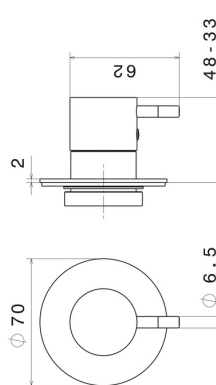

TECHNICAL DRAWING