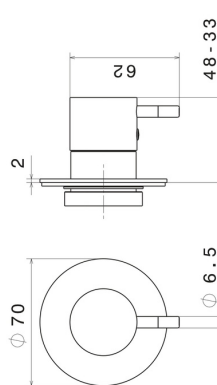

TECHNICAL DRAWING