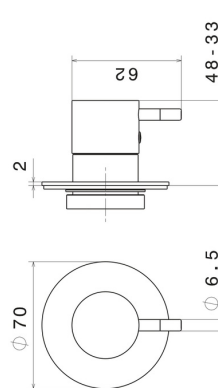

**67686E.M2.072**

Stop valve - finish Copper Satin - Matt black

Copper Satin - Matt black

**FEATURES**

Material	<b>Brass</b>
Installation	<b>Wall concealed part</b>
Outlets	<b>1 Way Out</b>
Required for installation	<b><u>27891.00.000</u></b>
Required for installation	<b><u>27892.00.000</u></b>
Required for installation	<b><u>27893.00.000</u></b>
Required for installation	<b><u>27894.00.000</u></b>
Required for installation	<b><u>27895.00.000</u></b>

**TECHNICAL DRAWING**

**67686E.M2.072**

Stop valve - finish Copper Satin - Matt black