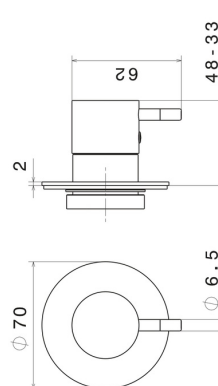

TECHNICAL DRAWING

AR Preview
try it in your home

More Details
on our [website](#)