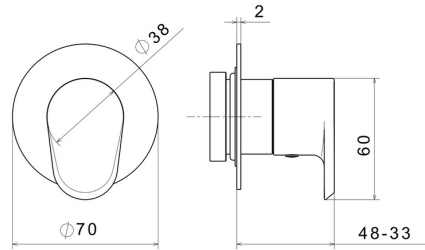

## 67696E.01.093

Stop valve. Ø70 - finish Matt Black

External part.

### FEATURES

Material	<b>Brass</b>
Installation	<b>Wall concealed part</b>
Control type	<b>Single lever</b>
Outlets	<b>1 Way Out</b>

Required for installation	<u><b>27891.00.000</b></u>
Required for installation	<u><b>27892.00.000</b></u>
Required for installation	<u><b>27893.00.000</b></u>
Required for installation	<u><b>27894.00.000</b></u>
Required for installation	<u><b>27895.00.000</b></u>

### TECHNICAL DRAWING

 **AR Preview**  
try it in your home

More Details  
on our [website](#)

**67696E.01.093**

Stop valve. Ø70 - finish Matt Black