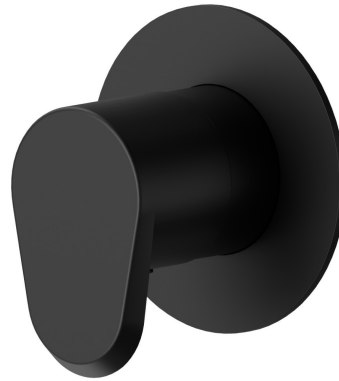

## 67696E.01.093

Stop valve. Ø70 - finish Matt Black

External part.

### FEATURES

Material	<b>Brass</b>
Installation	<b>Wall concealed part</b>
Control type	<b>Single lever</b>
Outlets	<b>1 Way Out</b>

Required for installation	<u><b>27891.00.000</b></u>
Required for installation	<u><b>27892.00.000</b></u>
Required for installation	<u><b>27893.00.000</b></u>
Required for installation	<u><b>27894.00.000</b></u>
Required for installation	<u><b>27895.00.000</b></u>

### TECHNICAL DRAWING

 **AR Preview**  
try it in your home

More Details  
on our [website](#)

**67696E.01.093**

Stop valve. Ø70 - finish Matt Black