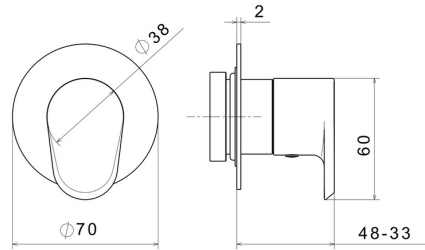

## 67696E.21.018

Stop valve. Ø70 - finish Chrome

External part.

### FEATURES

Material	<b>Brass</b>
Installation	<b>Wall concealed part</b>
Control type	<b>Single lever</b>
Outlets	<b>1 Way Out</b>

Required for installation	<b><u>27891.00.000</u></b>
Required for installation	<b><u>27892.00.000</u></b>
Required for installation	<b><u>27893.00.000</u></b>
Required for installation	<b><u>27894.00.000</u></b>
Required for installation	<b><u>27895.00.000</u></b>

### TECHNICAL DRAWING

**67696E.21.018**

Stop valve. Ø70 - finish Chrome