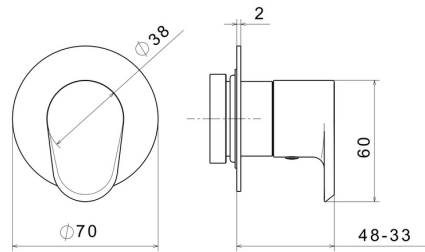

67696E.59.097

Stop valve. Ø70 - finish PVD Brushed Gold
External part.

FEATURES

Material	Brass
Installation	Wall concealed part
Control type	Single lever
Outlets	1 Way Out

Required for installation	<u>27891.00.000</u>
Required for installation	<u>27892.00.000</u>
Required for installation	<u>27893.00.000</u>
Required for installation	<u>27894.00.000</u>
Required for installation	<u>27895.00.000</u>

TECHNICAL DRAWING

67696E.59.097

Stop valve. Ø70 - finish PVD Brushed Gold

AVAILABLE FINISHES

 **59.097**
PVD Brushed Gold

 **01.093**
finish Matt Black

 **21.018**
finish Chrome

 **59.066**
finish PVD Brushed steel