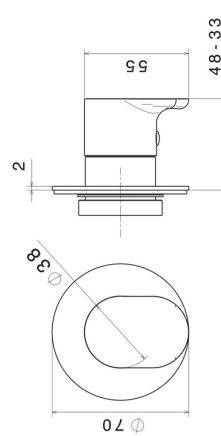

67636E.01.014

Stop valve. Ø70. External part - finish Matt White

FEATURES

| | |
|---------------------------|----------------------------|
| Material | Brass |
| Installation | Wall concealed part |
| Control type | Single lever |
| Outlets | 1 Way Out |
| Required for installation | <u>27891.00.000</u> |
| Required for installation | <u>27892.00.000</u> |
| Required for installation | <u>27893.00.000</u> |
| Required for installation | <u>27894.00.000</u> |
| Required for installation | <u>27895.00.000</u> |

TECHNICAL DRAWING

67636E.01.014

Stop valve. Ø70. External part - finish Matt White

AVAILABLE FINISHES

01.014

Matt White

01.093

finish Matt Black