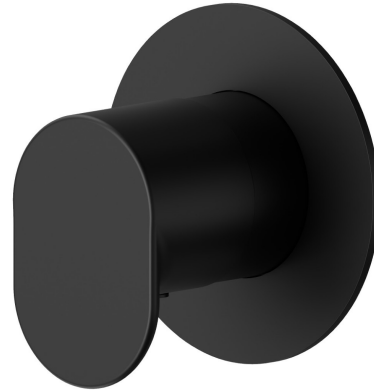

**67636E.01.093**

Stop valve. Ø70. External part - finish Matt Black

**FEATURES**

Material	<b>Brass</b>
Installation	<b>Wall concealed part</b>
Control type	<b>Single lever</b>
Outlets	<b>1 Way Out</b>
Required for installation	<b><u>27891.00.000</u></b>
Required for installation	<b><u>27892.00.000</u></b>
Required for installation	<b><u>27893.00.000</u></b>
Required for installation	<b><u>27894.00.000</u></b>
Required for installation	<b><u>27895.00.000</u></b>

**TECHNICAL DRAWING**

**67636E.01.093**

Stop valve. Ø70. External part - finish Matt Black

#### AVAILABLE FINISHES

---

**01.093**

Matt Black

**01.014**

finish Matt White

**21.018**

finish Chrome