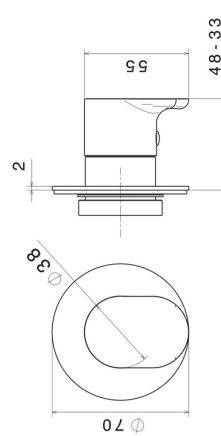

**67636E.01.093**

Stop valve. Ø70. External part - finish Matt Black

**FEATURES**

Material	<b>Brass</b>
Installation	<b>Wall concealed part</b>
Control type	<b>Single lever</b>
Outlets	<b>1 Way Out</b>
Required for installation	<b><u>27891.00.000</u></b>
Required for installation	<b><u>27892.00.000</u></b>
Required for installation	<b><u>27893.00.000</u></b>
Required for installation	<b><u>27894.00.000</u></b>
Required for installation	<b><u>27895.00.000</u></b>

**TECHNICAL DRAWING**

**67636E.01.093**

Stop valve. Ø70. External part - finish Matt Black