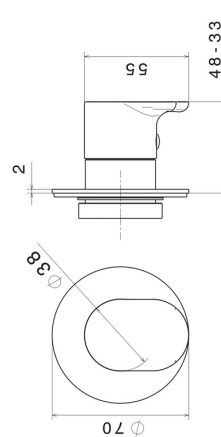

67636E.M0.071

Stop valve. Ø70. External part - finish Gold Satin

FEATURES

Material	Brass
Installation	Wall concealed part
Control type	Single lever
Outlets	1 Way Out
Required for installation	<u>27891.00.000</u>
Required for installation	<u>27892.00.000</u>
Required for installation	<u>27893.00.000</u>
Required for installation	<u>27894.00.000</u>
Required for installation	<u>27895.00.000</u>

TECHNICAL DRAWING

67636E.M0.071

Stop valve. Ø70. External part - finish Gold Satin

AVAILABLE FINISHES

 **M0.071**
Gold Satin

 **01.014**
finish Matt White

 **01.093**
finish Matt Black

 **21.018**
finish Chrome