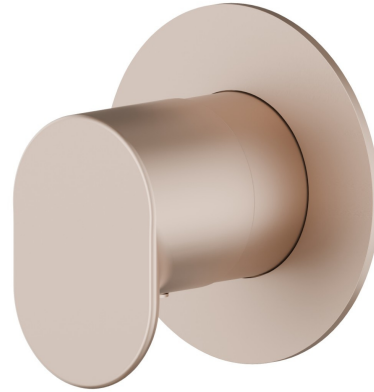

**67636E.M0.072**

Stop valve. Ø70. External part - finish Copper Satin

**FEATURES**

Material	<b>Brass</b>
Installation	<b>Wall concealed part</b>
Control type	<b>Single lever</b>
Outlets	<b>1 Way Out</b>
Required for installation	<b><u>27891.00.000</u></b>
Required for installation	<b><u>27892.00.000</u></b>
Required for installation	<b><u>27893.00.000</u></b>
Required for installation	<b><u>27894.00.000</u></b>
Required for installation	<b><u>27895.00.000</u></b>

**TECHNICAL DRAWING**

**67636E.M0.072**

Stop valve. Ø70. External part - finish Copper Satin

#### AVAILABLE FINISHES

---

 **M0.072**  
Copper Satin

 **01.014**  
finish Matt White

 **01.093**  
finish Matt Black

 **21.018**  
finish Chrome

 **M0.070**  
finish Titanium Satin

 **M0.071**  
finish Gold Satin

 **M0.075**  
finish Copper Glossy