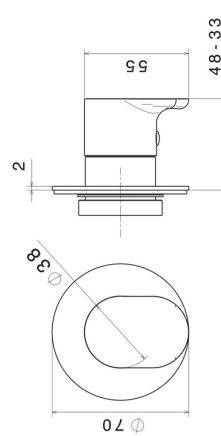

**67636E.M0.072**

Stop valve. Ø70. External part - finish Copper Satin

**FEATURES**

Material	<b>Brass</b>
Installation	<b>Wall concealed part</b>
Control type	<b>Single lever</b>
Outlets	<b>1 Way Out</b>
Required for installation	<b><u>27891.00.000</u></b>
Required for installation	<b><u>27892.00.000</u></b>
Required for installation	<b><u>27893.00.000</u></b>
Required for installation	<b><u>27894.00.000</u></b>
Required for installation	<b><u>27895.00.000</u></b>

**TECHNICAL DRAWING**

**67636E.M0.072**

Stop valve. Ø70. External part - finish Copper Satin