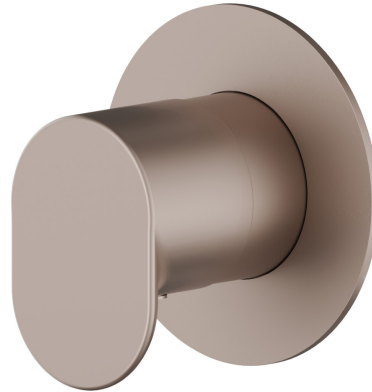

67636E.M0.075

Stop valve. Ø70. External part - finish Copper Glossy

FEATURES

Material	Brass
Installation	Wall concealed part
Control type	Single lever
Outlets	1 Way Out
Required for installation	<u>27891.00.000</u>
Required for installation	<u>27892.00.000</u>
Required for installation	<u>27893.00.000</u>
Required for installation	<u>27894.00.000</u>
Required for installation	<u>27895.00.000</u>

TECHNICAL DRAWING

67636E.M0.075

Stop valve. Ø70. External part - finish Copper Glossy

AVAILABLE FINISHES

 **M0.075**
Copper Glossy

 **01.014**
finish Matt White

 **01.093**
finish Matt Black

 **21.018**
finish Chrome

 **M0.070**
finish Titanium Satin

 **M0.071**
finish Gold Satin

 **M0.072**
finish Copper Satin