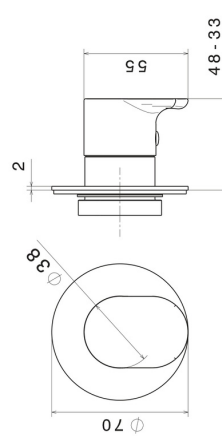

67636E.M0.075

Stop valve. Ø70. External part - finish Copper Glossy

FEATURES

Material	Brass
Installation	Wall concealed part
Control type	Single lever
Outlets	1 Way Out
Required for installation	<u>27891.00.000</u>
Required for installation	<u>27892.00.000</u>
Required for installation	<u>27893.00.000</u>
Required for installation	<u>27894.00.000</u>
Required for installation	<u>27895.00.000</u>

TECHNICAL DRAWING

67636E.M0.075

Stop valve. Ø70. External part - finish Copper Glossy

AVAILABLE FINISHES

 **M0.075**
Copper Glossy

 **01.014**
finish Matt White

 **01.093**
finish Matt Black

 **21.018**
finish Chrome