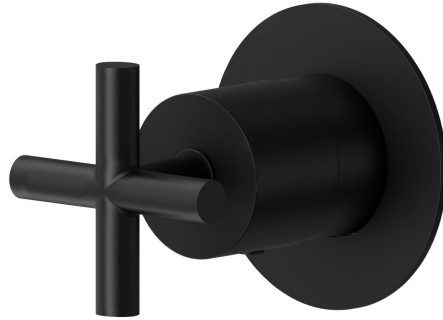

73412E.01.093

Stop valve. Ø70. External part - finish Matt Black

FEATURES

Material	Brass
Installation	Wall concealed part
Control type	Single lever
Outlets	1 Way Out
Required for installation	<u>27891.00.000</u>
Required for installation	<u>27892.00.000</u>
Required for installation	<u>27893.00.000</u>
Required for installation	<u>27894.00.000</u>
Required for installation	<u>27895.00.000</u>

TECHNICAL DRAWING

 **AR Preview**
try it in your home

More Details
on our [website](#)

73412E.01.093

Stop valve. Ø70. External part - finish Matt Black

AVAILABLE FINISHES

01.093

Matt Black

21.018

finish Chrome

47.083

finish Groove Bronze

58.061

finish PVD Copper Bronze

58.063

finish PVD Gun Metal