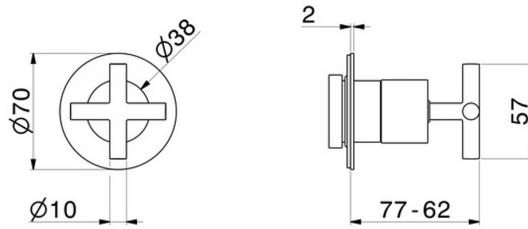

73412E.01.093

Stop valve. Ø70. External part - finish Matt Black

FEATURES

Material	Brass
Installation	Wall concealed part
Control type	Single lever
Outlets	1 Way Out
Required for installation	<u>27891.00.000</u>
Required for installation	<u>27892.00.000</u>
Required for installation	<u>27893.00.000</u>
Required for installation	<u>27894.00.000</u>
Required for installation	<u>27895.00.000</u>

TECHNICAL DRAWING

 **AR Preview**
try it in your home

More Details
on our [website](#)

73412E.01.093

Stop valve. Ø70. External part - finish Matt Black

AVAILABLE FINISHES

01.093

Matt Black