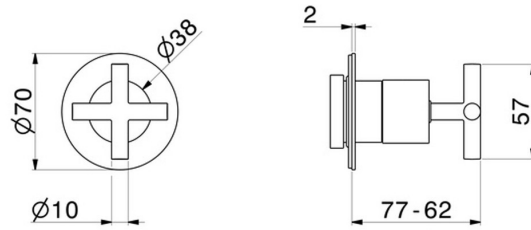

**73412E.47.083**

Stop valve. Ø70. External part - finish Groove Bronze

Groove Bronze

**FEATURES**

Material	<b>Brass</b>
Installation	<b>Wall concealed part</b>
Control type	<b>Single lever</b>
Outlets	<b>1 Way Out</b>
Required for installation	<b><u>27891.00.000</u></b>
Required for installation	<b><u>27892.00.000</u></b>
Required for installation	<b><u>27893.00.000</u></b>
Required for installation	<b><u>27894.00.000</u></b>
Required for installation	<b><u>27895.00.000</u></b>

**TECHNICAL DRAWING**

**73412E.47.083**

Stop valve. Ø70. External part - finish Groove Bronze