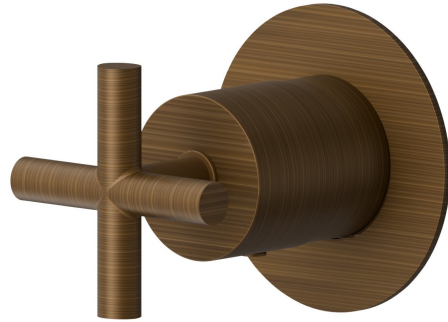

**73412E.47.083**

Stop valve. Ø70. External part - finish Groove Bronze

Groove Bronze

**FEATURES**

Material	<b>Brass</b>
Installation	<b>Wall concealed part</b>
Control type	<b>Single lever</b>
Outlets	<b>1 Way Out</b>
Required for installation	<b><u>27891.00.000</u></b>
Required for installation	<b><u>27892.00.000</u></b>
Required for installation	<b><u>27893.00.000</u></b>
Required for installation	<b><u>27894.00.000</u></b>
Required for installation	<b><u>27895.00.000</u></b>

**TECHNICAL DRAWING**

**73412E.47.083**

Stop valve. Ø70. External part - finish Groove Bronze

#### AVAILABLE FINISHES

---

**47.083**

Groove Bronze

**01.093**

finish Matt Black

**21.018**

finish Chrome