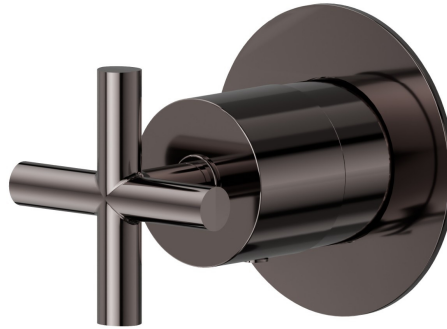

73412E.58.063

Stop valve. Ø70. External part - finish PVD Gun Metal

FEATURES

Material	Brass
Installation	Wall concealed part
Control type	Single lever
Outlets	1 Way Out
Required for installation	<u>27891.00.000</u>
Required for installation	<u>27892.00.000</u>
Required for installation	<u>27893.00.000</u>
Required for installation	<u>27894.00.000</u>
Required for installation	<u>27895.00.000</u>

TECHNICAL DRAWING

 **AR Preview**
try it in your home

More Details
on our [website](#)

73412E.58.063

Stop valve. Ø70. External part - finish PVD Gun Metal

AVAILABLE FINISHES

58.063

PVD Gun Metal

01.093

finish Matt Black

21.018

finish Chrome

47.083

finish Groove Bronze

58.061

finish PVD Copper Bronze