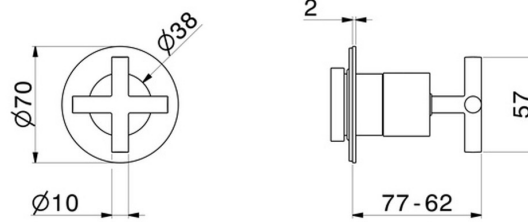

73412E.58.063

Stop valve. Ø70. External part - finish PVD Gun Metal

FEATURES

Material	Brass
Installation	Wall concealed part
Control type	Single lever
Outlets	1 Way Out
Required for installation	<u>27891.00.000</u>
Required for installation	<u>27892.00.000</u>
Required for installation	<u>27893.00.000</u>
Required for installation	<u>27894.00.000</u>
Required for installation	<u>27895.00.000</u>

TECHNICAL DRAWING

 **AR Preview**
try it in your home

More Details
on our [website](#)

73412E.58.063

Stop valve. Ø70. External part - finish PVD Gun Metal

AVAILABLE FINISHES

58.063

PVD Gun Metal