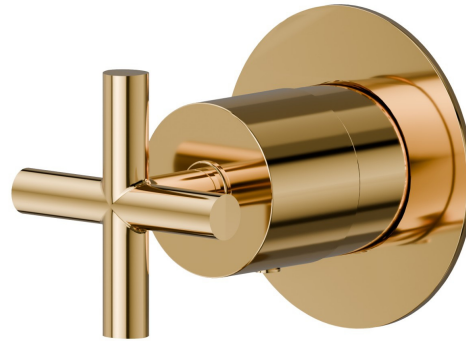

73412E.61.020

Stop valve. Ø70. External part - finish PVD Glossy Gold

PVD Glossy Gold

FEATURES

Material	Brass
Installation	Wall concealed part
Control type	Single lever
Outlets	1 Way Out
Required for installation	<u>27891.00.000</u>
Required for installation	<u>27892.00.000</u>
Required for installation	<u>27893.00.000</u>
Required for installation	<u>27894.00.000</u>
Required for installation	<u>27895.00.000</u>

TECHNICAL DRAWING

AR Preview
try it in your home

More Details
on our [website](#)

73412E.61.020

Stop valve. Ø70. External part - finish PVD Glossy Gold

AVAILABLE FINISHES

61.020

PVD Glossy Gold

01.093

finish Matt Black

21.018

finish Chrome

47.083

finish Groove Bronze

58.061

finish PVD Copper Bronze