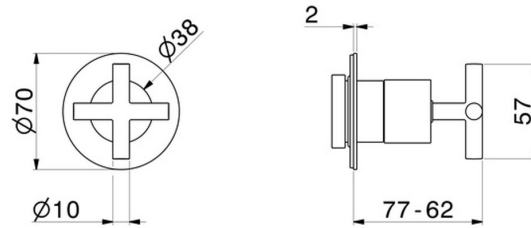

73412E.61.020

Stop valve. Ø70. External part - finish PVD Glossy Gold

PVD Glossy Gold

FEATURES

Material	Brass
Installation	Wall concealed part
Control type	Single lever
Outlets	1 Way Out
Required for installation	<u>27891.00.000</u>
Required for installation	<u>27892.00.000</u>
Required for installation	<u>27893.00.000</u>
Required for installation	<u>27894.00.000</u>
Required for installation	<u>27895.00.000</u>

TECHNICAL DRAWING

AR Preview
try it in your home

More Details
on our [website](#)

73412E.61.020

Stop valve. Ø70. External part - finish PVD Glossy Gold

AVAILABLE FINISHES

61.020

PVD Glossy Gold