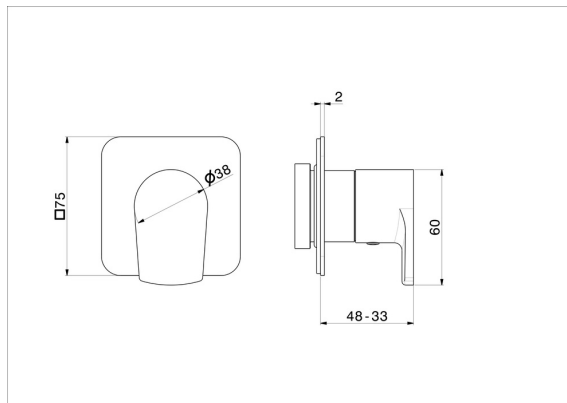

## 67690E.01.014

Stop valve. Ø75. External part - finish Matt White

### FEATURES

Material	<b>Brass</b>
Installation	<b>Wall concealed part</b>
Outlets	<b>1 Way Out</b>
Required for installation	<b><u>27891.00.000</u></b>
Required for installation	<b><u>27892.00.000</u></b>
Required for installation	<b><u>27893.00.000</u></b>
Required for installation	<b><u>27894.00.000</u></b>
Required for installation	<b><u>27895.00.000</u></b>

### TECHNICAL DRAWING

**67690E.01.014**

Stop valve. Ø75. External part - finish Matt White