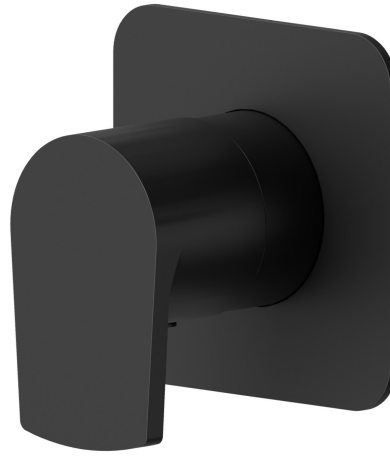

67690E.01.093

Stop valve. Ø75. External part - finish Matt Black

FEATURES

Material	Brass
Installation	Wall concealed part
Outlets	1 Way Out
Required for installation	<u>27891.00.000</u>
Required for installation	<u>27892.00.000</u>
Required for installation	<u>27893.00.000</u>
Required for installation	<u>27894.00.000</u>
Required for installation	<u>27895.00.000</u>

TECHNICAL DRAWING

67690E.01.093

Stop valve. Ø75. External part - finish Matt Black

AVAILABLE FINISHES

01.093

Matt Black

01.014

finish Matt White

59.097

finish PVD Brushed Gold