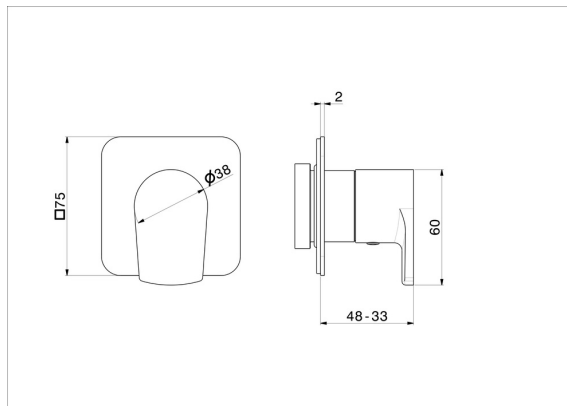

67690E.01.093

Stop valve. Ø75. External part - finish Matt Black

FEATURES

Material	Brass
Installation	Wall concealed part
Outlets	1 Way Out
Required for installation	<u>27891.00.000</u>
Required for installation	<u>27892.00.000</u>
Required for installation	<u>27893.00.000</u>
Required for installation	<u>27894.00.000</u>
Required for installation	<u>27895.00.000</u>

TECHNICAL DRAWING

67690E.01.093

Stop valve. Ø75. External part - finish Matt Black

AVAILABLE FINISHES

01.093

Matt Black

01.014

finish Matt White