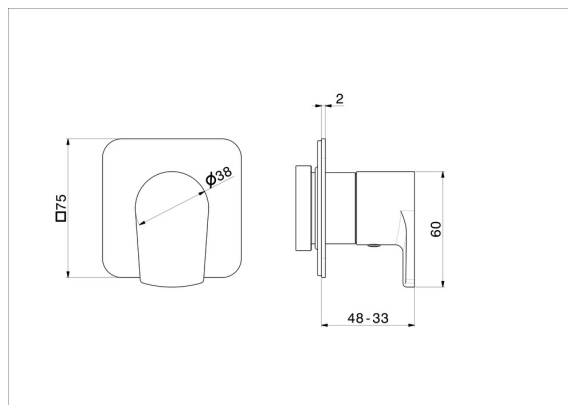

67690E.21.018

Stop valve. Ø75. External part - finish Chrome

FEATURES

| | |
|---------------------------|----------------------------|
| Material | Brass |
| Installation | Wall concealed part |
| Outlets | 1 Way Out |
| Required for installation | <u>27891.00.000</u> |
| Required for installation | <u>27892.00.000</u> |
| Required for installation | <u>27893.00.000</u> |
| Required for installation | <u>27894.00.000</u> |
| Required for installation | <u>27895.00.000</u> |

TECHNICAL DRAWING

67690E.21.018

Stop valve. Ø75. External part - finish Chrome

AVAILABLE FINISHES

21.018

Chrome

01.014

finish Matt White