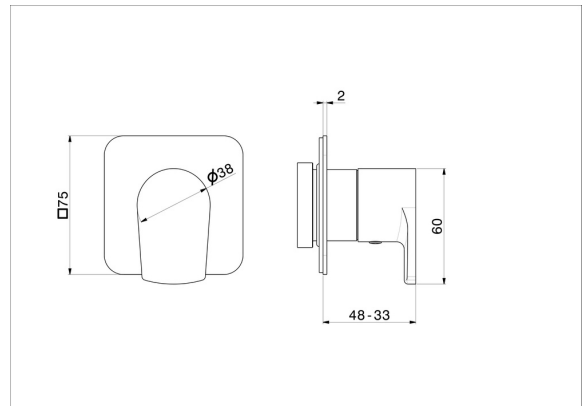

**67690E.59.067**

Stop valve. Ø75. External part - finish PVD Brushed Copper Bronze

**FEATURES**

Material	<b>Brass</b>
Installation	<b>Wall concealed part</b>
Outlets	<b>1 Way Out</b>
Required for installation	<b><u>27891.00.000</u></b>
Required for installation	<b><u>27892.00.000</u></b>
Required for installation	<b><u>27893.00.000</u></b>
Required for installation	<b><u>27894.00.000</u></b>
Required for installation	<b><u>27895.00.000</u></b>

**TECHNICAL DRAWING**

**67690E.59.067**

Stop valve. Ø75. External part - finish PVD Brushed Copper Bronze