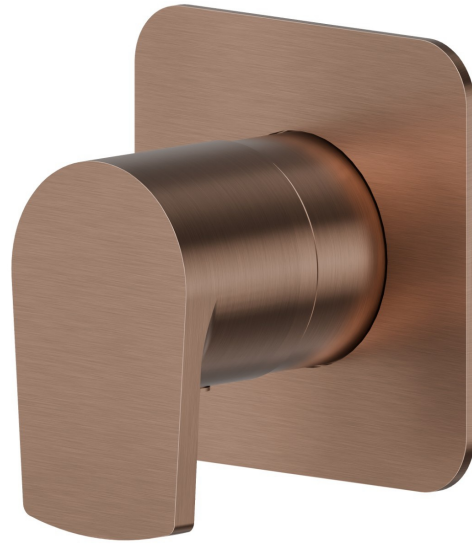

**67690E.59.067**

Stop valve. Ø75. External part - finish PVD Brushed Copper Bronze

**FEATURES**

Material	<b>Brass</b>
Installation	<b>Wall concealed part</b>
Outlets	<b>1 Way Out</b>
Required for installation	<b><u>27891.00.000</u></b>
Required for installation	<b><u>27892.00.000</u></b>
Required for installation	<b><u>27893.00.000</u></b>
Required for installation	<b><u>27894.00.000</u></b>
Required for installation	<b><u>27895.00.000</u></b>

**TECHNICAL DRAWING**

**67690E.59.067**

Stop valve. Ø75. External part - finish PVD Brushed Copper Bronze

#### AVAILABLE FINISHES

---

 **59.067**  
PVD Brushed Copper Bronze

 **01.014**  
finish Matt White

 **01.093**  
finish Matt Black

 **21.018**  
finish Chrome

 **59.064**  
finish PVD Brushed Gun Metal

 **59.066**  
finish PVD Brushed steel

 **59.097**  
finish PVD Brushed Gold