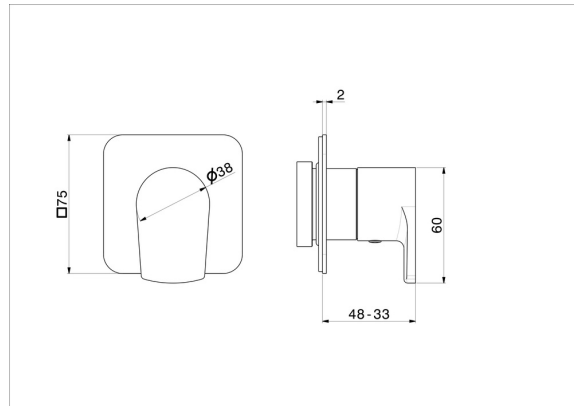

67690E.59.097

Stop valve. Ø75. External part - finish PVD Brushed Gold

PVD Brushed Gold

FEATURES

Material	Brass
Installation	Wall concealed part
Outlets	1 Way Out
Required for installation	<u>27891.00.000</u>
Required for installation	<u>27892.00.000</u>
Required for installation	<u>27893.00.000</u>
Required for installation	<u>27894.00.000</u>
Required for installation	<u>27895.00.000</u>

TECHNICAL DRAWING

 **AR Preview**
try it in your home

More Details
on our [website](#)

67690E.59.097

Stop valve. Ø75. External part - finish PVD Brushed Gold

AVAILABLE FINISHES

59.097

PVD Brushed Gold