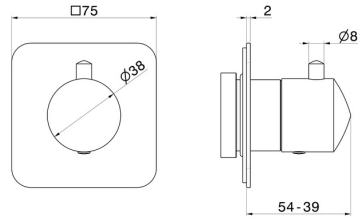

### TECHNICAL DRAWING

---

**69855E.01.014**

Stop valve. External part - finish Matt White