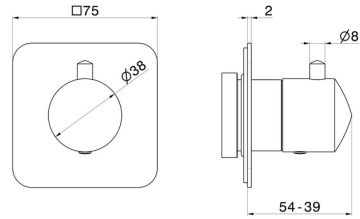

69855E.01.093

Stop valve. External part - finish Matt Black

FEATURES

Material	Brass
Installation	Wall concealed part
Outlets	1 Way Out
Required for installation	<u>27891.00.000</u>
Required for installation	<u>27892.00.000</u>
Required for installation	<u>27893.00.000</u>
Required for installation	<u>27894.00.000</u>
Required for installation	<u>27895.00.000</u>

TECHNICAL DRAWING

69855E.01.093

Stop valve. External part - finish Matt Black

AVAILABLE FINISHES

01.093

Matt Black

01.014

finish Matt White