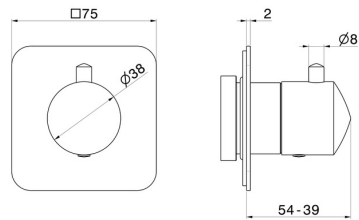

69855E.21.018

Stop valve. External part - finish Chrome

FEATURES

Material	Brass
Installation	Wall concealed part
Outlets	1 Way Out
Required for installation	<u>27891.00.000</u>
Required for installation	<u>27892.00.000</u>
Required for installation	<u>27893.00.000</u>
Required for installation	<u>27894.00.000</u>
Required for installation	<u>27895.00.000</u>

TECHNICAL DRAWING

69855E.21.018

Stop valve. External part - finish Chrome

AVAILABLE FINISHES

21.018

Chrome

01.014

finish Matt White