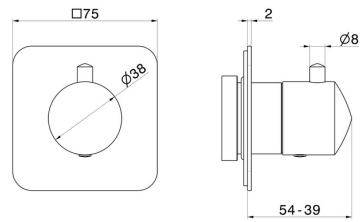

TECHNICAL DRAWING