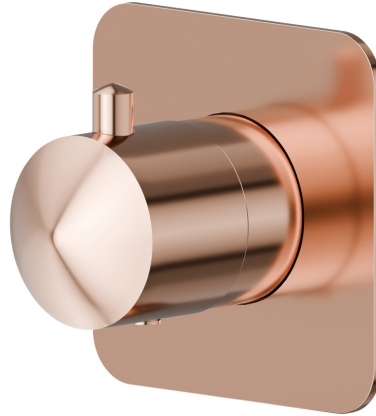

## 69855E.58.061

Stop valve. External part - finish PVD Copper Bronze

### FEATURES

Material	<b>Brass</b>
Installation	<b>Wall concealed part</b>
Outlets	<b>1 Way Out</b>
Required for installation	<b><u>27891.00.000</u></b>
Required for installation	<b><u>27892.00.000</u></b>
Required for installation	<b><u>27893.00.000</u></b>
Required for installation	<b><u>27894.00.000</u></b>
Required for installation	<b><u>27895.00.000</u></b>

### TECHNICAL DRAWING

**69855E.58.061**

Stop valve. External part - finish PVD Copper Bronze