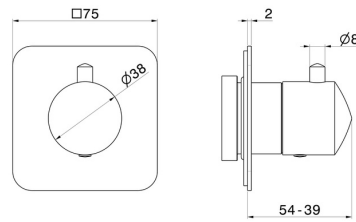

**69855E.58.063**

Stop valve. External part - finish PVD Gun Metal

**FEATURES**

Material	<b>Brass</b>
Installation	<b>Wall concealed part</b>
Outlets	<b>1 Way Out</b>
Required for installation	<b><u>27891.00.000</u></b>
Required for installation	<b><u>27892.00.000</u></b>
Required for installation	<b><u>27893.00.000</u></b>
Required for installation	<b><u>27894.00.000</u></b>
Required for installation	<b><u>27895.00.000</u></b>

**TECHNICAL DRAWING**

**69855E.58.063**

Stop valve. External part - finish PVD Gun Metal