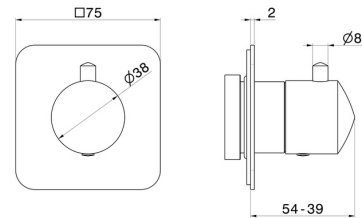

69855E.59.067

Stop valve. External part - finish PVD Brushed Copper Bronze

FEATURES

Material	Brass
Installation	Wall concealed part
Outlets	1 Way Out
Required for installation	<u>27891.00.000</u>
Required for installation	<u>27892.00.000</u>
Required for installation	<u>27893.00.000</u>
Required for installation	<u>27894.00.000</u>
Required for installation	<u>27895.00.000</u>

TECHNICAL DRAWING

69855E.59.067

Stop valve. External part - finish PVD Brushed Copper Bronze

AVAILABLE FINISHES

59.067

PVD Brushed Copper Bronze

01.014

finish Matt White