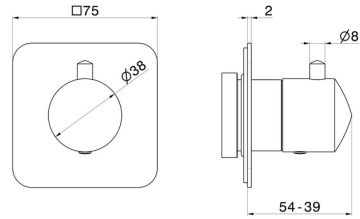

TECHNICAL DRAWING