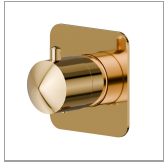

69855E.61.020

Stop valve. External part - finish PVD Glossy Gold

FEATURES

Material	Brass
Installation	Wall concealed part
Outlets	1 Way Out
Required for installation	<u>27891.00.000</u>
Required for installation	<u>27892.00.000</u>
Required for installation	<u>27893.00.000</u>
Required for installation	<u>27894.00.000</u>
Required for installation	<u>27895.00.000</u>

TECHNICAL DRAWING

69855E.61.020

Stop valve. External part - finish PVD Glossy Gold

AVAILABLE FINISHES

61.020

PVD Glossy Gold

01.014

finish Matt White

01.093

finish Matt Black

21.018

finish Chrome

58.061

finish PVD Copper Bronze

58.063

finish PVD Gun Metal