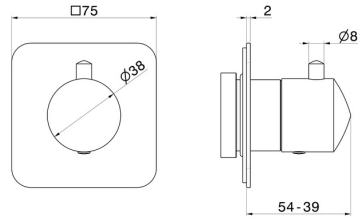

TECHNICAL DRAWING