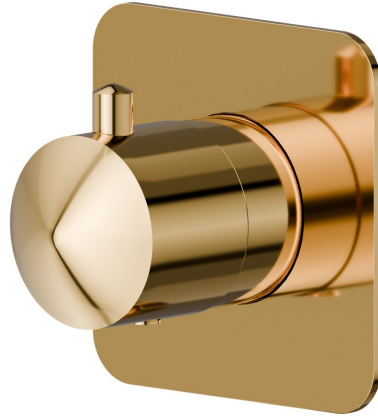

69855E.61.020

Stop valve. External part - finish PVD Glossy Gold

FEATURES

Material	Brass
Installation	Wall concealed part
Outlets	1 Way Out
Required for installation	<u>27891.00.000</u>
Required for installation	<u>27892.00.000</u>
Required for installation	<u>27893.00.000</u>
Required for installation	<u>27894.00.000</u>
Required for installation	<u>27895.00.000</u>

TECHNICAL DRAWING

69855E.61.020

Stop valve. External part - finish PVD Glossy Gold

AVAILABLE FINISHES

61.020

PVD Glossy Gold

01.014

finish Matt White

01.093

finish Matt Black

21.018

finish Chrome

58.061

finish PVD Copper Bronze

58.063

finish PVD Gun Metal