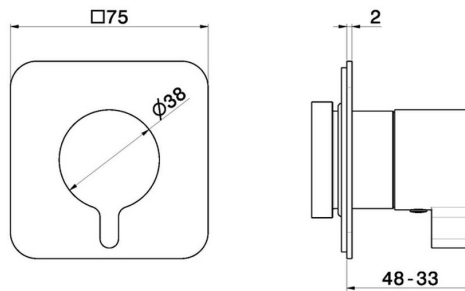

## 69880E.01.014

Stop valve. External part - finish Matt White

### TECHNICAL DRAWING

**69880E.01.014**

Stop valve. External part - finish Matt White