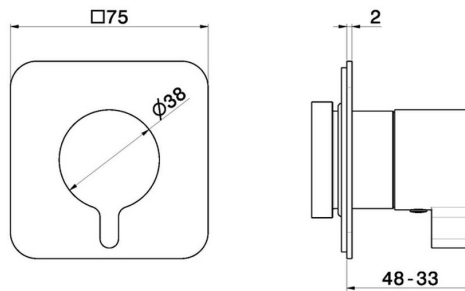

TECHNICAL DRAWING

AR Preview
try it in your home

More Details
on our [website](#)