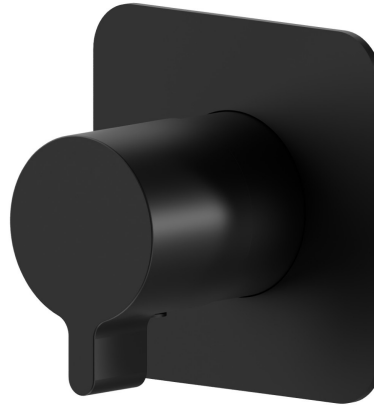

69880E.01.093

Stop valve. External part - finish Matt Black

FEATURES

Material	Brass
Installation	Wall concealed part
Control type	Single lever
Outlets	1 Way Out
Required for installation	<u>27891.00.000</u>
Required for installation	<u>27892.00.000</u>
Required for installation	<u>27893.00.000</u>
Required for installation	<u>27895.00.000</u>

TECHNICAL DRAWING

 **AR Preview**
try it in your home

More Details
on our [website](#)

69880E.01.093

Stop valve. External part - finish Matt Black

AVAILABLE FINISHES

01.093

Matt Black