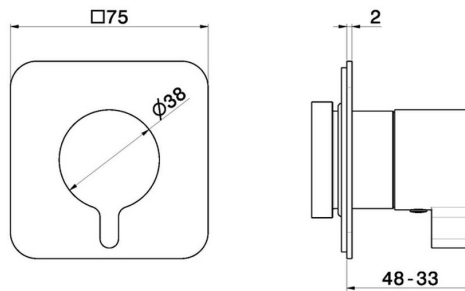

TECHNICAL DRAWING