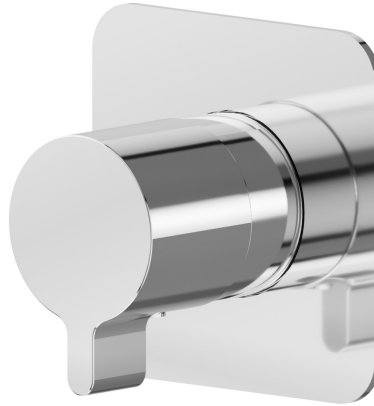

## 69880E.21.018

Stop valve. External part - finish Chrome

### FEATURES

Material	<b>Brass</b>
Installation	<b>Wall concealed part</b>
Control type	<b>Single lever</b>
Outlets	<b>1 Way Out</b>
Required for installation	<b><u>27891.00.000</u></b>
Required for installation	<b><u>27892.00.000</u></b>
Required for installation	<b><u>27893.00.000</u></b>
Required for installation	<b><u>27895.00.000</u></b>

### TECHNICAL DRAWING

**69880E.21.018**

Stop valve. External part - finish Chrome