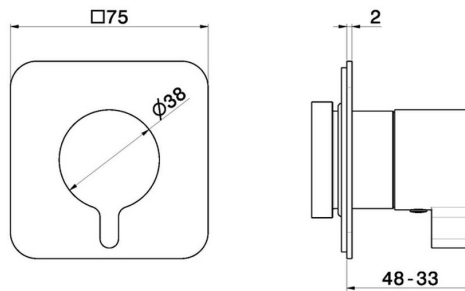

69880E.M0.070

Stop valve. External part - finish Titanium Satin

FEATURES

Material	Brass
Installation	Wall concealed part
Control type	Single lever
Outlets	1 Way Out
Required for installation	<u>27891.00.000</u>
Required for installation	<u>27892.00.000</u>
Required for installation	<u>27893.00.000</u>
Required for installation	<u>27895.00.000</u>

TECHNICAL DRAWING

69880E.M0.070

Stop valve. External part - finish Titanium Satin

AVAILABLE FINISHES

 **M0.070**
Titanium Satin

 **01.014**
finish Matt White

 **01.093**
finish Matt Black

 **21.018**
finish Chrome