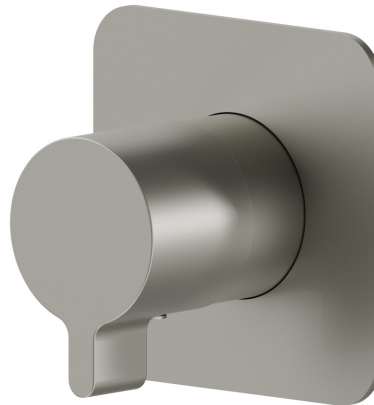

69880E.M0.070

Stop valve. External part - finish Titanium Satin

FEATURES

Material	Brass
Installation	Wall concealed part
Control type	Single lever
Outlets	1 Way Out
Required for installation	<u>27891.00.000</u>
Required for installation	<u>27892.00.000</u>
Required for installation	<u>27893.00.000</u>
Required for installation	<u>27895.00.000</u>

TECHNICAL DRAWING

69880E.M0.070

Stop valve. External part - finish Titanium Satin

AVAILABLE FINISHES

 **M0.070**
Titanium Satin

 **01.014**
finish Matt White

 **01.093**
finish Matt Black

 **21.018**
finish Chrome