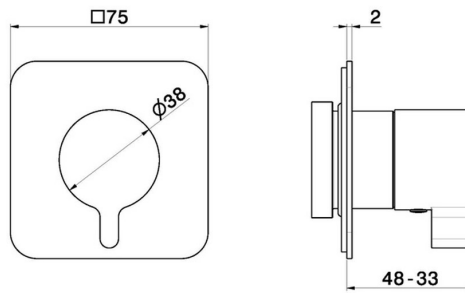

69880E.M0.071

Stop valve. External part - finish Gold Satin

FEATURES

Material	Brass
Installation	Wall concealed part
Control type	Single lever
Outlets	1 Way Out
Required for installation	<u>27891.00.000</u>
Required for installation	<u>27892.00.000</u>
Required for installation	<u>27893.00.000</u>
Required for installation	<u>27895.00.000</u>

TECHNICAL DRAWING

69880E.M0.071

Stop valve. External part - finish Gold Satin

AVAILABLE FINISHES

 **M0.071**
Gold Satin

 **01.014**
finish Matt White

 **01.093**
finish Matt Black

 **21.018**
finish Chrome