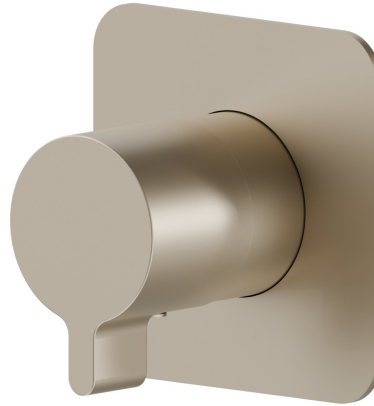

69880E.M0.071

Stop valve. External part - finish Gold Satin

FEATURES

Material	Brass
Installation	Wall concealed part
Control type	Single lever
Outlets	1 Way Out
Required for installation	<u>27891.00.000</u>
Required for installation	<u>27892.00.000</u>
Required for installation	<u>27893.00.000</u>
Required for installation	<u>27895.00.000</u>

TECHNICAL DRAWING

69880E.M0.071

Stop valve. External part - finish Gold Satin

AVAILABLE FINISHES

 **M0.071**
Gold Satin

 **01.014**
finish Matt White

 **01.093**
finish Matt Black

 **21.018**
finish Chrome

 **M0.070**
finish Titanium Satin

 **M0.072**
finish Copper Satin

 **M0.075**
finish Copper Glossy