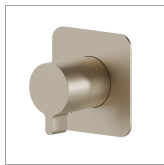

69880E.M0.071

Stop valve. External part - finish Gold Satin

FEATURES

Material	Brass
Installation	Wall concealed part
Control type	Single lever
Outlets	1 Way Out
Required for installation	<u>27891.00.000</u>
Required for installation	<u>27892.00.000</u>
Required for installation	<u>27893.00.000</u>
Required for installation	<u>27895.00.000</u>

TECHNICAL DRAWING

69880E.M0.071

Stop valve. External part - finish Gold Satin

AVAILABLE FINISHES

 **M0.071**
Gold Satin

 **01.014**
finish Matt White

 **01.093**
finish Matt Black

 **21.018**
finish Chrome