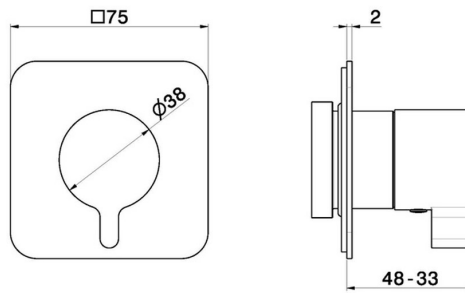

69880E.M0.072

Stop valve. External part - finish Copper Satin

FEATURES

| | |
|---------------------------|----------------------------|
| Material | Brass |
| Installation | Wall concealed part |
| Control type | Single lever |
| Outlets | 1 Way Out |
| Required for installation | <u>27891.00.000</u> |
| Required for installation | <u>27892.00.000</u> |
| Required for installation | <u>27893.00.000</u> |
| Required for installation | <u>27895.00.000</u> |

TECHNICAL DRAWING

69880E.M0.072

Stop valve. External part - finish Copper Satin

AVAILABLE FINISHES

 **M0.072**
Copper Satin

 **01.014**
finish Matt White

 **01.093**
finish Matt Black

 **21.018**
finish Chrome