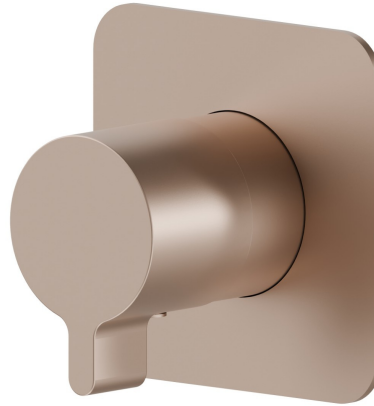

69880E.M0.072

Stop valve. External part - finish Copper Satin

FEATURES

| | |
|---------------------------|----------------------------|
| Material | Brass |
| Installation | Wall concealed part |
| Control type | Single lever |
| Outlets | 1 Way Out |
| Required for installation | <u>27891.00.000</u> |
| Required for installation | <u>27892.00.000</u> |
| Required for installation | <u>27893.00.000</u> |
| Required for installation | <u>27895.00.000</u> |

TECHNICAL DRAWING

69880E.M0.072

Stop valve. External part - finish Copper Satin

AVAILABLE FINISHES

 **M0.072**
Copper Satin

 **01.014**
finish Matt White

 **01.093**
finish Matt Black

 **21.018**
finish Chrome

 **M0.070**
finish Titanium Satin

 **M0.071**
finish Gold Satin

 **M0.075**
finish Copper Glossy