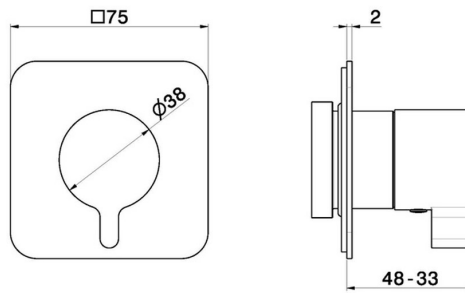

**69880E.M0.075**

Stop valve. External part - finish Copper Glossy

**FEATURES**

Material	<b>Brass</b>
Installation	<b>Wall concealed part</b>
Control type	<b>Single lever</b>
Outlets	<b>1 Way Out</b>
Required for installation	<b><u>27891.00.000</u></b>
Required for installation	<b><u>27892.00.000</u></b>
Required for installation	<b><u>27893.00.000</u></b>
Required for installation	<b><u>27895.00.000</u></b>

**TECHNICAL DRAWING**

**69880E.M0.075**

Stop valve. External part - finish Copper Glossy