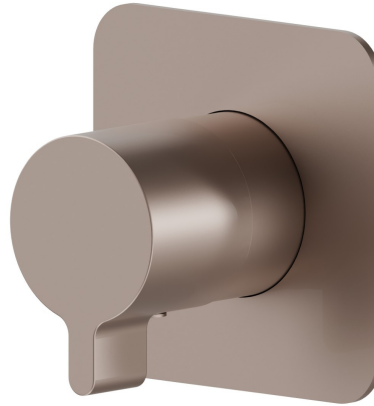

**69880E.M0.075**

Stop valve. External part - finish Copper Glossy

**FEATURES**

Material	<b>Brass</b>
Installation	<b>Wall concealed part</b>
Control type	<b>Single lever</b>
Outlets	<b>1 Way Out</b>
Required for installation	<b><u>27891.00.000</u></b>
Required for installation	<b><u>27892.00.000</u></b>
Required for installation	<b><u>27893.00.000</u></b>
Required for installation	<b><u>27895.00.000</u></b>

**TECHNICAL DRAWING**

**69880E.M0.075**

Stop valve. External part - finish Copper Glossy

#### AVAILABLE FINISHES

---

 **M0.075**  
Copper Glossy

 **01.014**  
finish Matt White

 **01.093**  
finish Matt Black

 **21.018**  
finish Chrome

 **M0.070**  
finish Titanium Satin

 **M0.071**  
finish Gold Satin

 **M0.072**  
finish Copper Satin