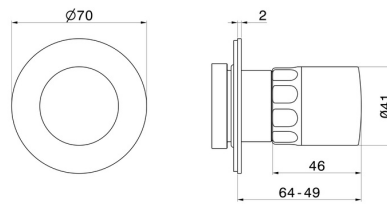

69893E.21.018

Stop valve. External part - finish Chrome

FEATURES

Material	Brass/Marble
Installation	Wall concealed part
Control type	Single lever
Outlets	1 Way Out

Required for installation	<u>27891.00.000</u>
Required for installation	<u>27893.00.000</u>
Required for installation	<u>27892.00.000</u>
Required for installation	<u>27895.00.000</u>

TECHNICAL DRAWING

69893E.21.018

Stop valve. External part - finish Chrome

AVAILABLE FINISHES

21.018

Chrome

01.014

finish Matt White