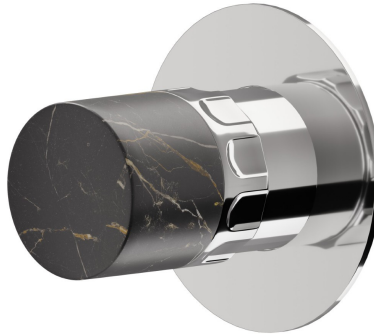

69893E.21.018

Stop valve. External part - finish Chrome

FEATURES

Material	Brass/Marble
Installation	Wall concealed part
Control type	Single lever
Outlets	1 Way Out

Required for installation	<u>27891.00.000</u>
Required for installation	<u>27893.00.000</u>
Required for installation	<u>27892.00.000</u>
Required for installation	<u>27895.00.000</u>

TECHNICAL DRAWING

69893E.21.018

Stop valve. External part - finish Chrome

AVAILABLE FINISHES

21.018

Chrome

01.014

finish Matt White

01.093

finish Matt Black

59.064

finish PVD Brushed Gun Metal

59.066

finish PVD Brushed steel

59.067

finish PVD Brushed Copper Bronze

59.098

finish PVD Brushed Pale Gold

61.020

finish PVD Glossy Gold