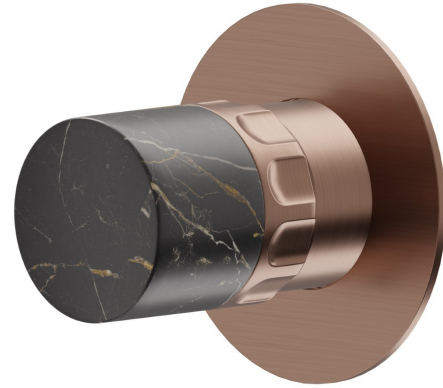

69893E.59.067

Stop valve. External part - finish PVD Brushed Copper Bronze

FEATURES

Material	Brass/Marble
Installation	Wall concealed part
Control type	Single lever
Outlets	1 Way Out
Required for installation	<u>27891.00.000</u>
Required for installation	<u>27893.00.000</u>
Required for installation	<u>27892.00.000</u>
Required for installation	<u>27895.00.000</u>

TECHNICAL DRAWING

69893E.59.067

Stop valve. External part - finish PVD Brushed Copper Bronze

AVAILABLE FINISHES

59.067

PVD Brushed Copper Bronze

01.014

finish Matt White

01.093

finish Matt Black

21.018

finish Chrome

59.064

finish PVD Brushed Gun Metal

59.066

finish PVD Brushed steel

59.098

finish PVD Brushed Pale Gold

61.020

finish PVD Glossy Gold