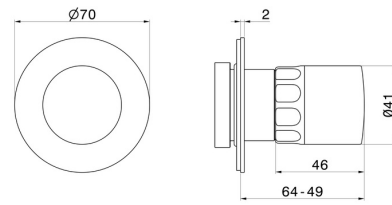

69893E.59.067

Stop valve. External part - finish PVD Brushed Copper Bronze

FEATURES

Material	Brass/Marble
Installation	Wall concealed part
Control type	Single lever
Outlets	1 Way Out
Required for installation	<u>27891.00.000</u>
Required for installation	<u>27893.00.000</u>
Required for installation	<u>27892.00.000</u>
Required for installation	<u>27895.00.000</u>

TECHNICAL DRAWING

69893E.59.067

Stop valve. External part - finish PVD Brushed Copper Bronze

AVAILABLE FINISHES

59.067

PVD Brushed Copper Bronze

01.014

finish Matt White