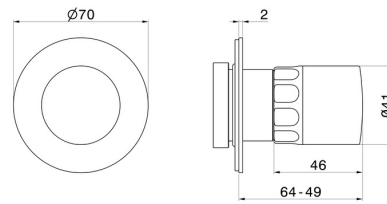

69893E.59.098

Stop valve. External part - finish PVD Brushed Pale Gold

PVD Brushed Pale Gold

FEATURES

Material	Brass/Marble
Installation	Wall concealed part
Control type	Single lever
Outlets	1 Way Out
Required for installation	<u>27891.00.000</u>
Required for installation	<u>27893.00.000</u>
Required for installation	<u>27892.00.000</u>
Required for installation	<u>27895.00.000</u>

TECHNICAL DRAWING

69893E.59.098

Stop valve. External part - finish PVD Brushed Pale Gold

AVAILABLE FINISHES

59.098

PVD Brushed Pale Gold

01.014

finish Matt White