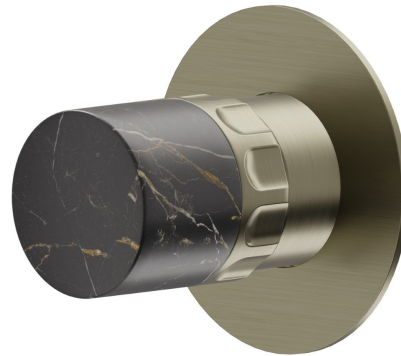

69893E.59.098

Stop valve. External part - finish PVD Brushed Pale Gold

PVD Brushed Pale Gold

FEATURES

Material	Brass/Marble
Installation	Wall concealed part
Control type	Single lever
Outlets	1 Way Out
Required for installation	<u>27891.00.000</u>
Required for installation	<u>27893.00.000</u>
Required for installation	<u>27892.00.000</u>
Required for installation	<u>27895.00.000</u>

TECHNICAL DRAWING

69893E.59.098

Stop valve. External part - finish PVD Brushed Pale Gold

AVAILABLE FINISHES

59.098

PVD Brushed Pale Gold

01.014

finish Matt White

01.093

finish Matt Black

21.018

finish Chrome

59.064

finish PVD Brushed Gun Metal

59.066

finish PVD Brushed steel

59.067

finish PVD Brushed Copper Bronze

61.020

finish PVD Glossy Gold