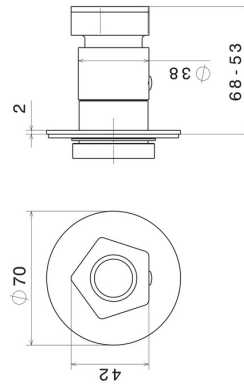

69806E.05.093

Stop valve. External part. Ø70 - finish Chrome - Matt Black

Chrome - Matt Black

FEATURES

Material	Brass
Installation	Wall concealed part
Control type	Single lever
Required for installation	<u>27891.00.000</u>
Required for installation	<u>27892.00.000</u>
Required for installation	<u>27893.00.000</u>
Required for installation	<u>27894.00.000</u>
Required for installation	<u>27895.00.000</u>

TECHNICAL DRAWING

69806E.05.093

Stop valve. External part. Ø70 - finish Chrome - Matt Black

AVAILABLE FINISHES

05.093

Chrome - Matt Black

62.093

finish PVD Glossy Gold - Matt Black